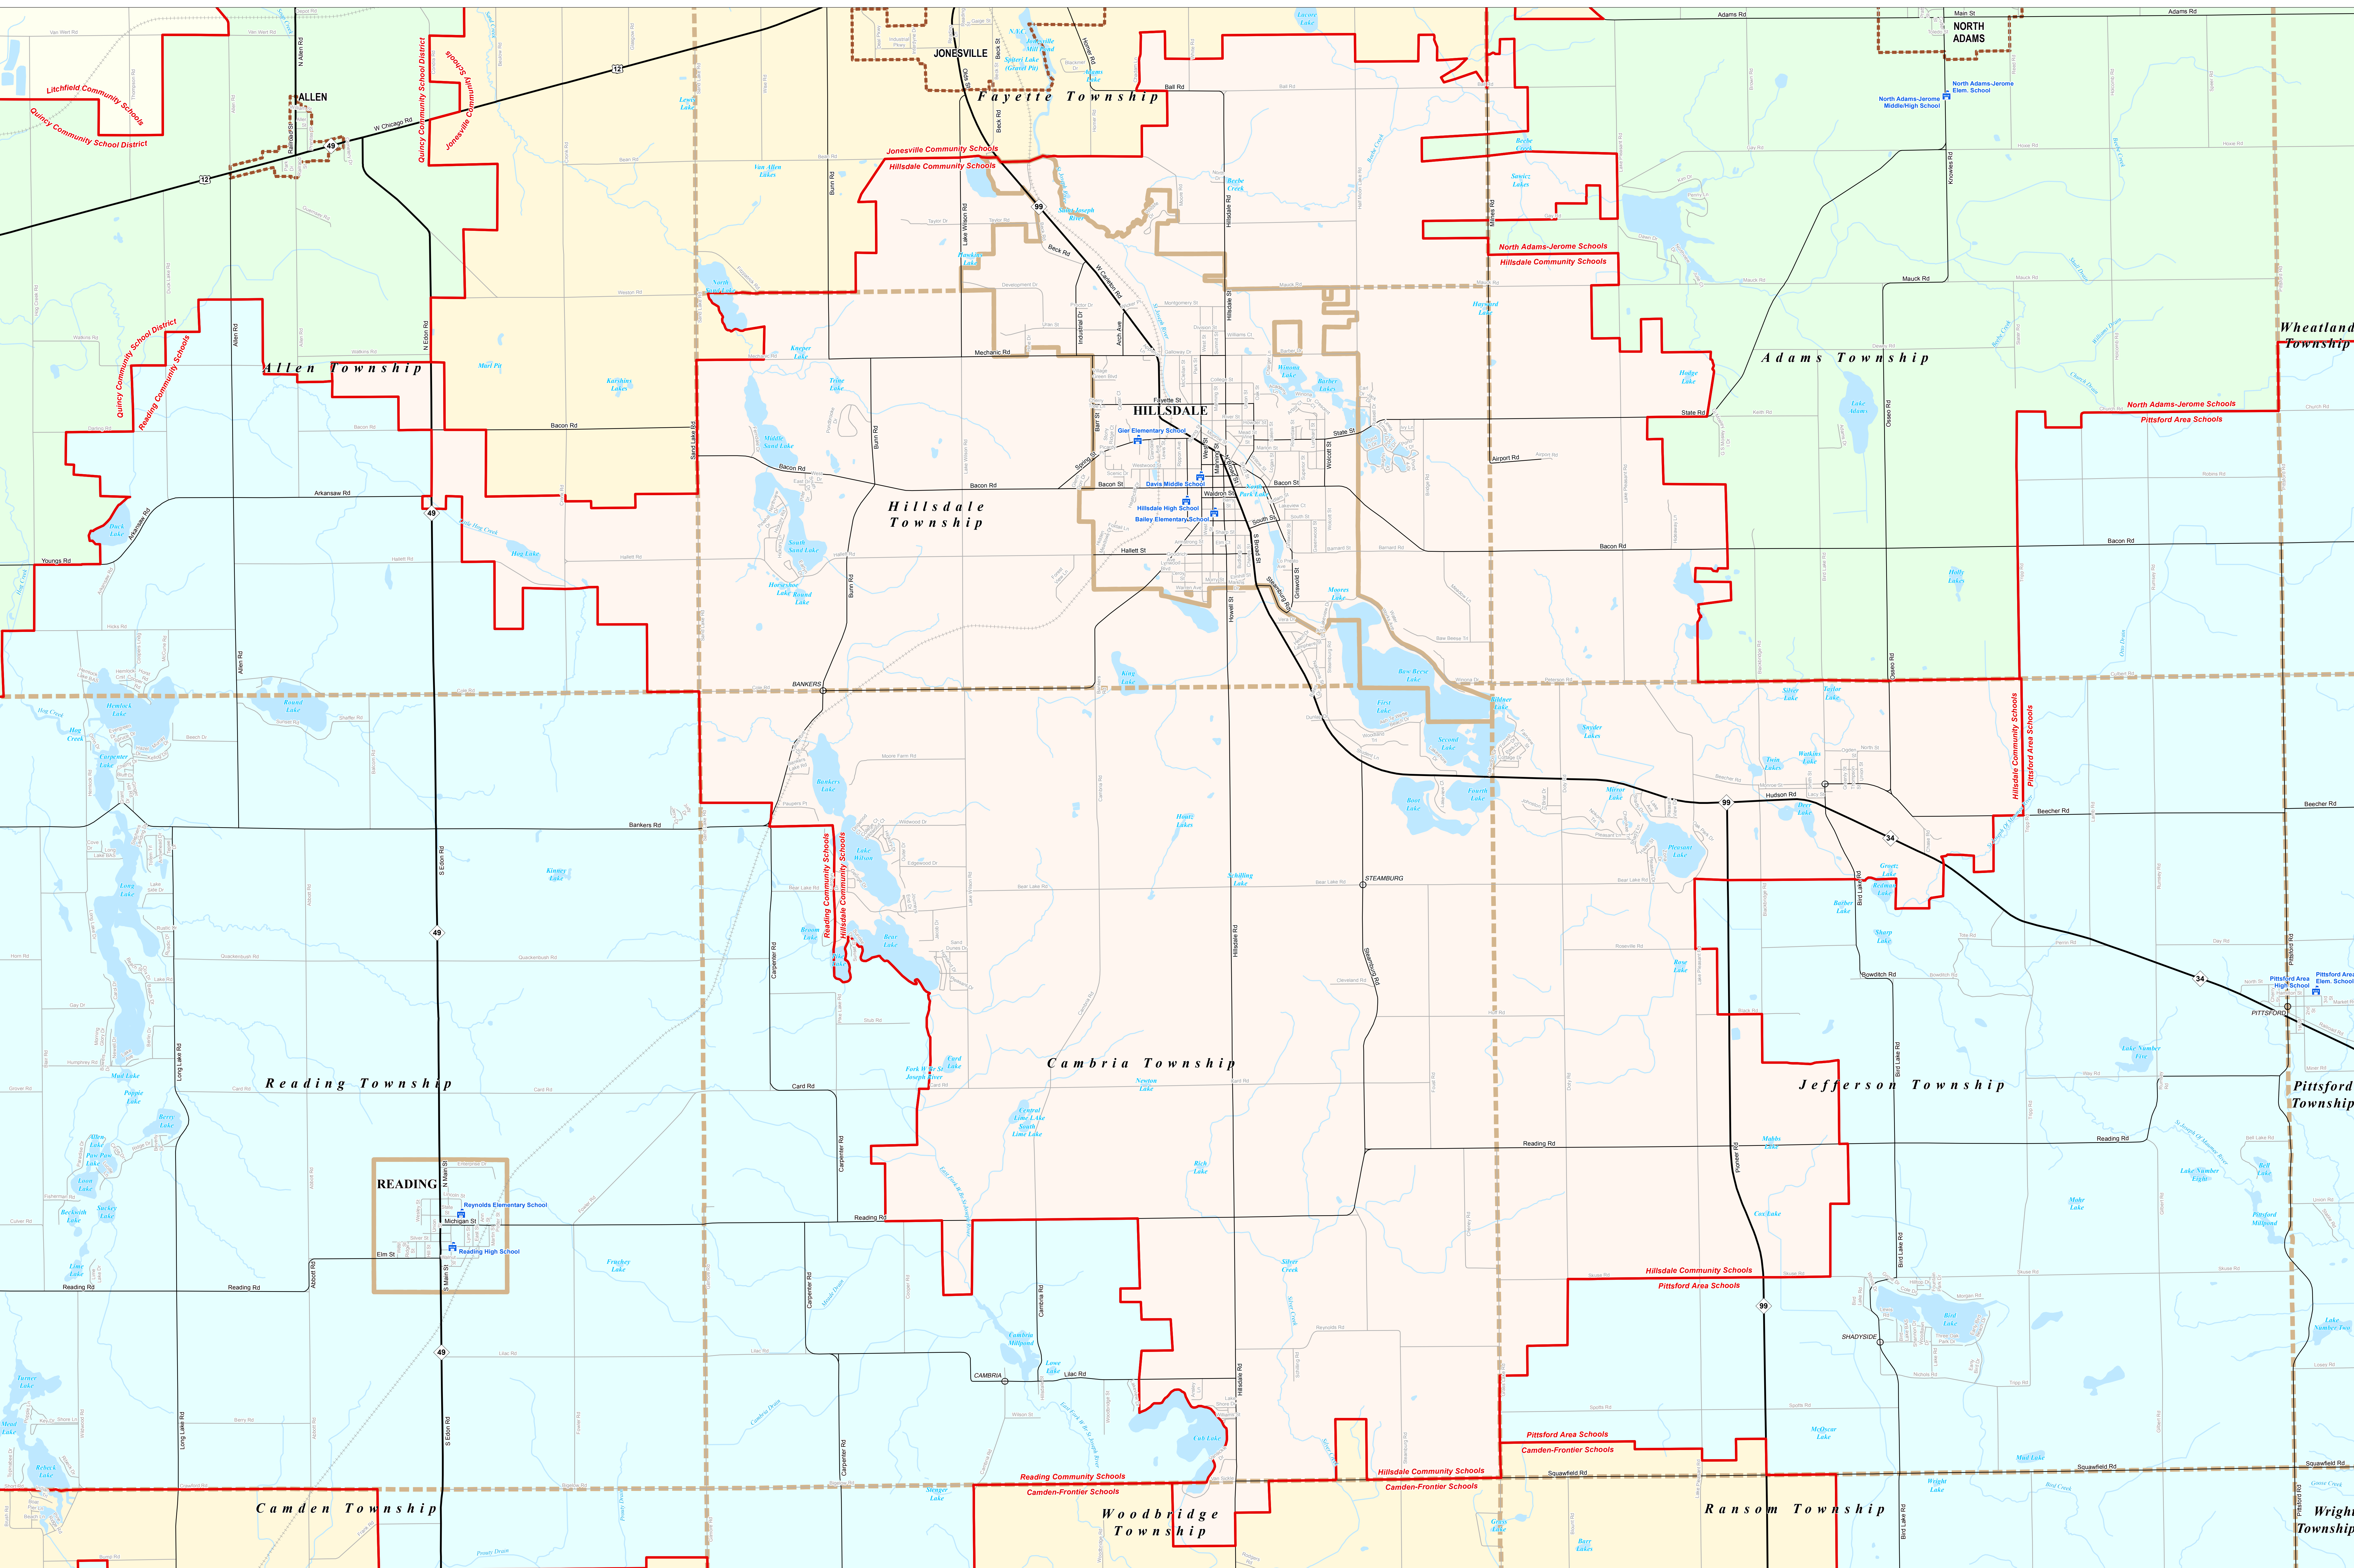

HILLSDALE COMMUNITY SCHOOLS

Hillsdale ISD

0 0.25 0.5 1 Miles

11/12/13

- School District - County - City - Township - Village - Census Designated Place	Legend - School - Freeway - Highway - Primary Road - Local Road - Railroad - Water Feature - River, Stream, or Drain

Source: Michigan Geographic Framework, v13a